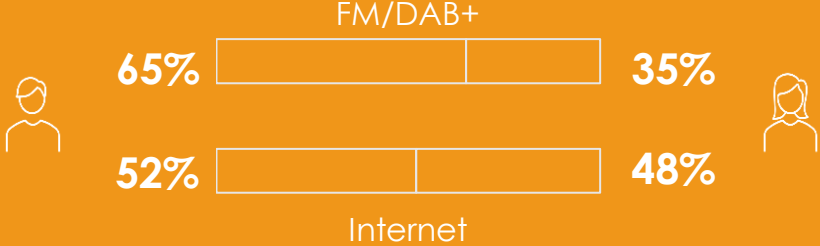

STRONG ON  
**55+**  
SELECTIVITY OF  
**192**

**1,0%**  
MARKET SHARE

**48.000**  
WEEKLY LISTENERS  
(2,1%)

**22.000**  
DAILY LISTENERS  
(1,0%)

**6.400**  
SESSIONS/DAY

## LISTENING PROFILE IN %

FM/DAB+ LISTENER VS STREAMER

CIM RAM, Belgium North, Jan-Dec'23, Radio2 Bene Bene, 55+, Mon-Sun, 6-22h  
CIM RSM, World, Radio2 Bene Bene, Average Active Sessions/day in Jan-Dec'23