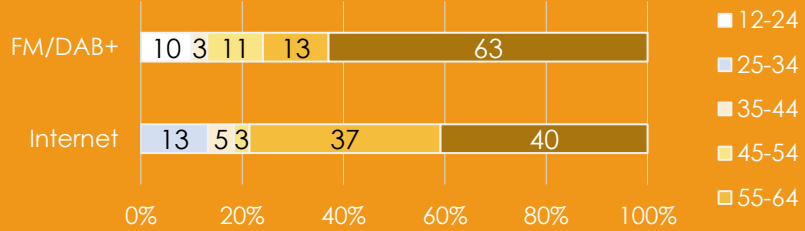

STRONG ON  
**55+**  
SELECTIVITY OF  
**192**

**1,0%**  
MARKET SHARE

**48.000**  
WEEKLY LISTENERS  
(2,1%)

**22.000**  
DAILY LISTENERS  
(1,0%)

**6.400**  
SESSIONS/DAY

## DAILY HIGHLIGHTS

**Klaarwakker,**  
with Herbert  
(6-9)

**Gewoon genieten,**  
with Cathérine  
(10-12)

**Topcollectie,**  
with Peter  
(13-16)

## LISTENING PROFILE IN %

FM/DAB+ LISTENER VS STREAMER

CIM RAM, Belgium North, Jan-Dec'23, Radio2 Bene Bene, 55+, Mon-Sun, 6-22h  
CIM RSM, World, Radio2 Bene Bene, Average Active Sessions/day in Jan-Dec'23