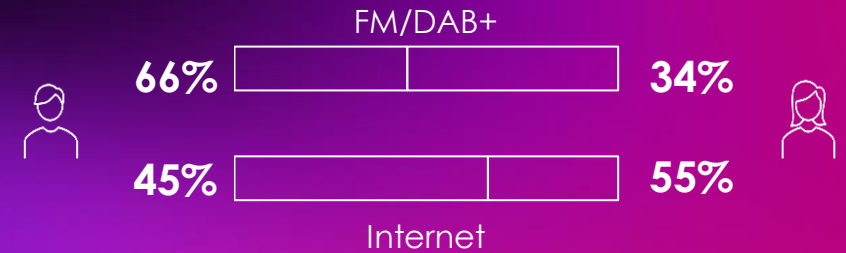

**154.000**  
TOTAL REACH 12+

**44.000**  
WEEKLY LISTENERS 12+  
(1%)

**14.000**  
DAILY LISTENERS 12+  
(0,2%)

**3.200**  
SESSIONS/DAY

**WEEKLY HIGHLIGHTS**

**Tomorrowland Top 30,**  
with NERVO  
(Fri 15h, Sat 12h,  
Sun 16h)

**Armin's Weekend Kick-Off,**  
with Armin van Buuren (Fri 22h)

**Tomorrowland Friendship Mix,**  
with famous DJ  
(Thu 21-22h)

**LISTENING PROFILE IN %**  
DAB+ LISTENER VS STREAMER

CIM RAM, Belgium North, Jan-Dec'23, Tomorrowland One World Radio, 12+, Mon-Sun, 6-22h  
CIM RSM, World, Tomorrowland One World Radio, Average Active Sessions/day in Jan-Dec'23