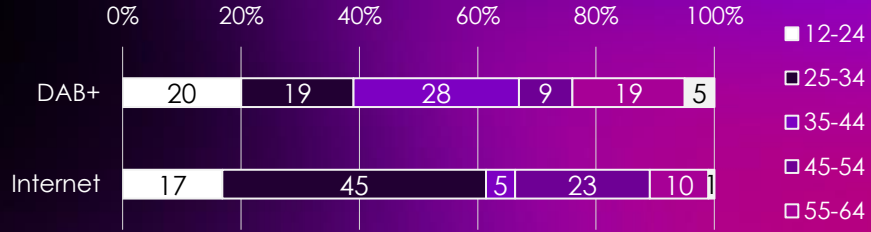

LISTENING PROFILE IN %
DAB+ LISTENER VS STREAMER

CIM RAM, Belgium North, Jan-Dec'23, Tomorrowland One World Radio, 12+, Mon-Sun, 6-22h
CIM RSM, World, Tomorrowland One World Radio, Average Active Sessions/day in Jan-Dec'23

CIM RAM, North, profile (on time spent) , Jan-Dec'23, Mon-Sun, 6-22u